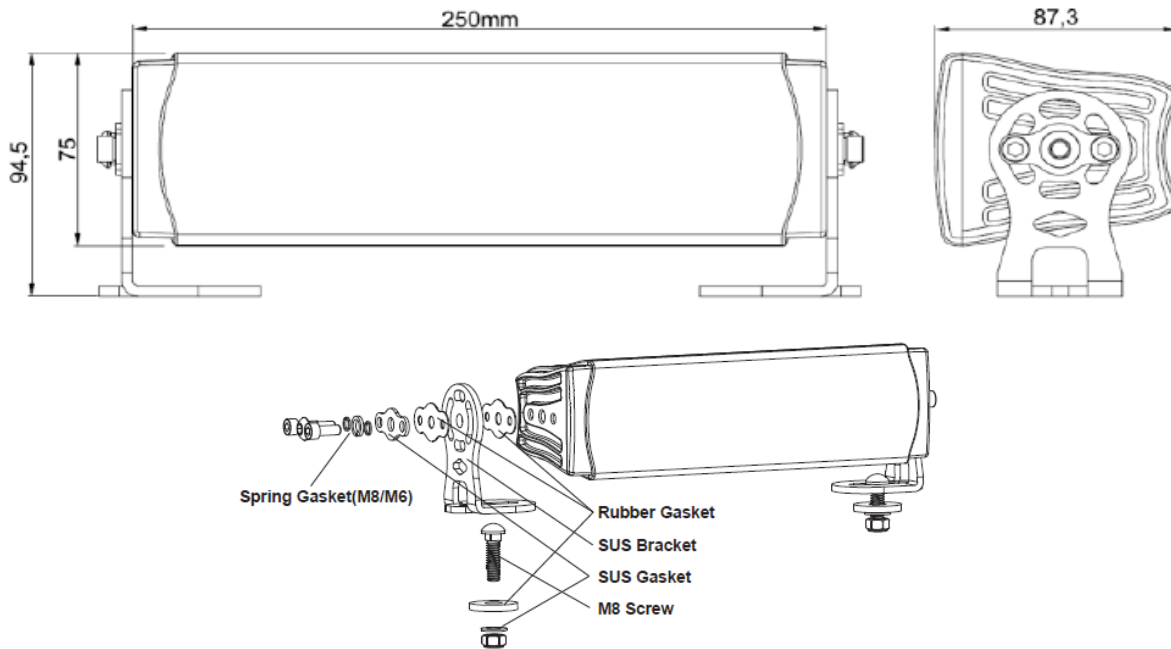

### Part No. 0-420-95

Durite's LED driving lamp. A powerful 45 watt (3x15W) 5250 Lumen, 12/24volt LED Work lamp. Black powder coated die cast aluminum case, polycarbonate lens. Protected to IP68. 30cm Flying Leads. Approx Life: 50,000 hours. E Marked R10 EMC, R112.

### Technical Drawing (not to scale)

### Specification

Type	LED Driving Lamp
Voltage	9-36 volt dc
Current Draw	3.8A @ 12VDC. 1.75 @ 24VDC
LEDs	ETI 3 x 15W (6000K)
Lumens	5250Lm
Housing	Die cast aluminium
Bracket	SS304
Lens	Polycarbonate
Degree of protection	IP68
Operating temperature	-40°C to +60°C
Weight	1.0Kg
Dimensions	h 94.5 x w 250 x d 87.3mm
Approval	CE, EMC R10, R112